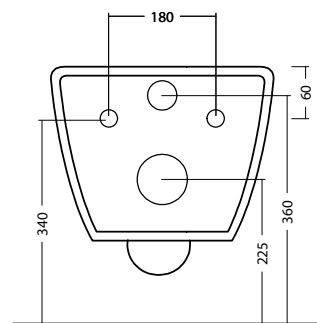

Vista frontale / Frontal view