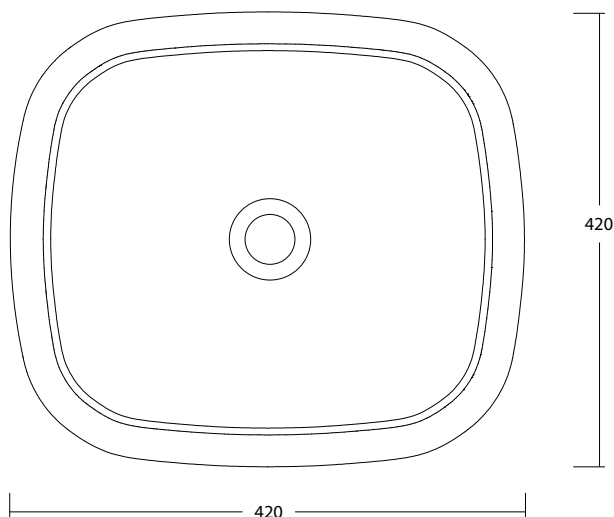

Vista zenitale / Zenital view

Sezione / Section