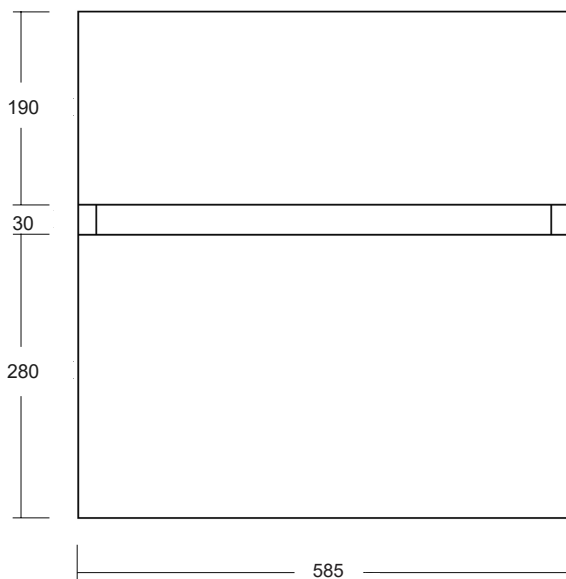

Finiture lucide / Finishes

Rovere Adamello /
Rovere adamello

Cod. -RA

Olmo bianco /
White elm

Cod. -OB

Olmo naturale /
Natural elm

Cod. -ON

Rovere Tarvisio /
Rovere Tarvisio

Cod. -RT

Vista frontale / Frontal view

Vista laterale / Side view