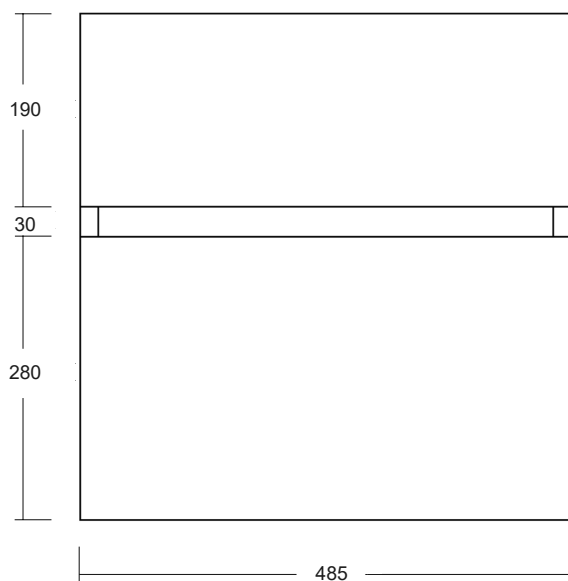

Finiture lucide / Finishes

Rovere Adamello /
Rovere adamello

Cod. -RA

Olmo bianco /
White elm

Cod. -OB

Olmo naturale /
Natural elm

Cod. -ON

Rovere Tarvisio /
Rovere Tarvisio

Cod. -RT

Vista frontale / Frontal view

Vista laterale / Side view